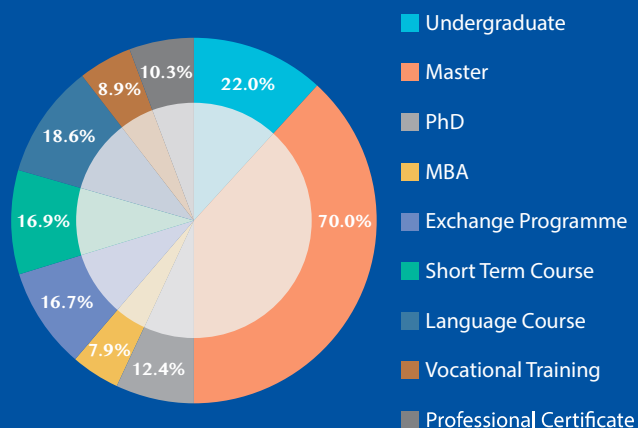

Application Information : Please visit our website at www.eef-taiwan.org.tw

IV. EEFT 2016 in numbers

	Taipei	Taichung	Total
Countries with universities in attendance	13	11	N/A
Number of booths	126	52	N/A
Number of visitors	5,815	2,141	7,956

Profile of Visitors

Fields of Interest (Top 5 in 2016)

- Business and Administration
- Art / Performance / Design
- Engineering
- Social Sciences
- Literature / Translation & Interpretation

Degree or Programme in Interest