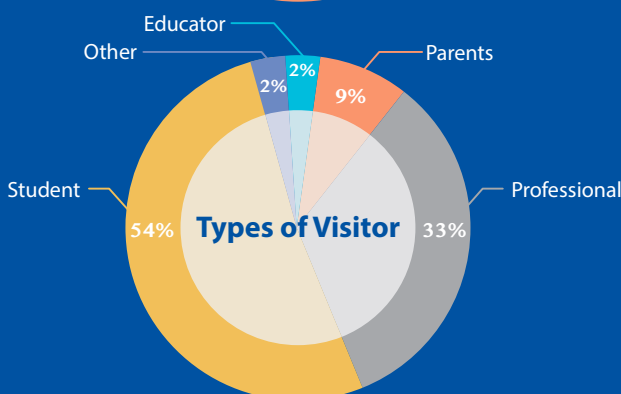

Application Information : Please visit our website at www.eef-taiwan.org.tw

IV. EEFT 2016 in numbers

	Taipei	Taichung	Total
Countries with universities in attendance	13	11	N/A
Number of booths	126	52	N/A
Number of visitors	5,815	2,141	7,956

Profile of Visitors

Fields of Interest (Top 5 in 2016)

- Business and Administration
- Art / Performance / Design
- Engineering
- Social Sciences
- Literature / Translation & Interpretation

Degree or Programme in Interest