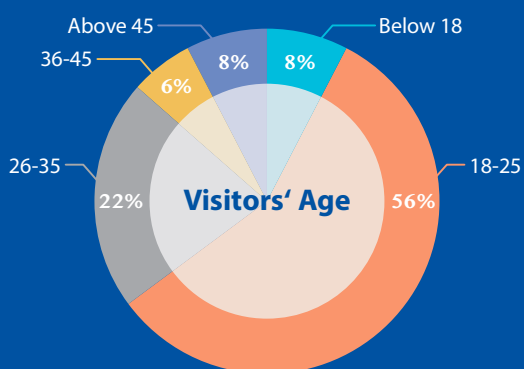

Fee Chart

BOOTH	DESCRIPTION	FEE
TAIPEI (14-15 Oct)	- Rental of a 3m×2.5m×2.5m(H) standard booth - An English-speaking Taiwanese booth assistant - Air-conditioning and lighting within opening hours - Wireless internet access - On-site photocopy, printing and fax services - Basic cleaning and security service - All PR activities to promote the fair	NTD 78,000
AD Page	DESCRIPTION	FEE
1	1 advertisement page (A5 size, colour) within the fair catalogue (next to your institution page)	NTD 20,000
2	1 INNER cover advertisement page (A5 size, colour) (only 2 pages available)	NTD 60,000
3	1 OUTER cover advertisement page (A5 size, colour) on the back of the fair catalogue (only 1 page available)	NTD 80,000

Application Information : Please visit our website at www.eef-taiwan.org.tw

IV. EEFT 2016 in numbers

	Taipei	Taichung	Total
Countries with universities in attendance	13	11	N/A
Number of booths	126	52	N/A
Number of visitors	5,815	2,141	7,956

Profile of Visitors